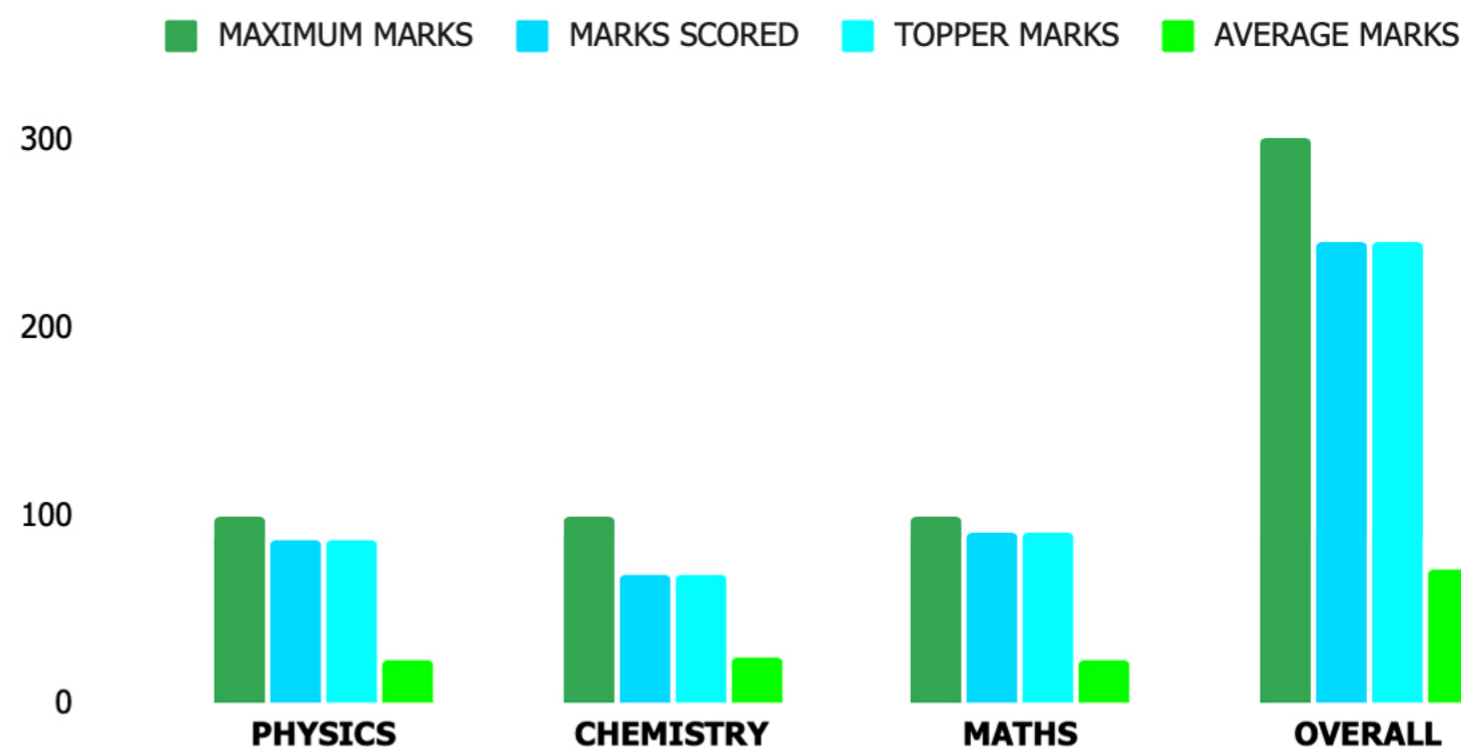

# MAIN PATTERN TEST - 1

TEST ID : MPT1  
 PATTERN : OBJECTIVE  
 TYPE : JEE MAIN

TEST DATE : 04/08/2025  
 DURATION : 3 HOURS  
 MODE : OFFLINE

ALL INDIA RANK	1	MARKS SCORED	246	TOPPER MARKS	246	PERCENTAGE	82 %	ATTENDANCE	PRESENT
CENTER RANK	1	MAXIMUM MARKS	300	AVERAGE MARKS	71.09	PERCENTILE	100	STUDENTS APPEARED	34