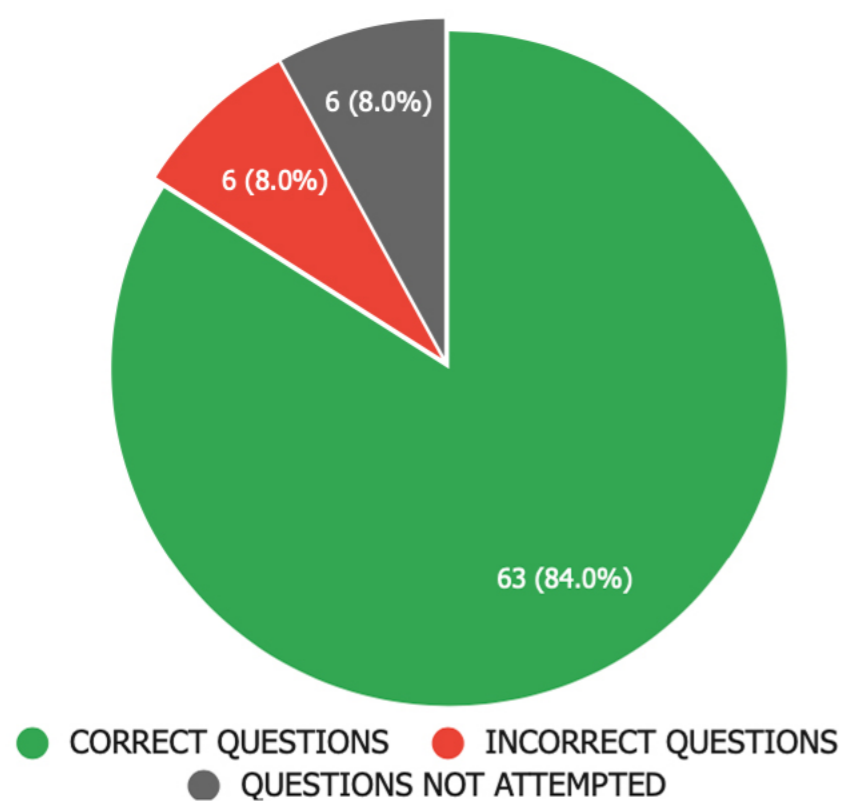

# MAIN PATTERN TEST - 1

TEST ID : MPT1  
 PATTERN : OBJECTIVE  
 TYPE : JEE MAIN

TEST DATE : 04/08/2025  
 DURATION : 3 HOURS  
 MODE : OFFLINE

ALL INDIA RANK	1	MARKS SCORED	246	TOPPER MARKS	246	PERCENTAGE	82 %	ATTENDANCE	PRESENT
CENTER RANK	1	MAXIMUM MARKS	300	AVERAGE MARKS	71.09	PERCENTILE	100	STUDENTS APPEARED	34