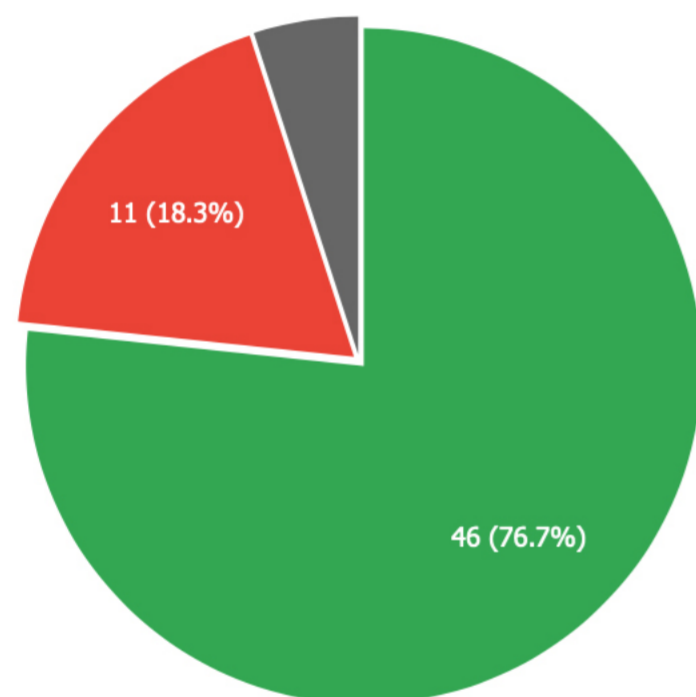

IISER PATTERN TEST - 1

TEST ID : IPT1
 PATTERN : OBJECTIVE
 TYPE : IISER

TEST DATE : 22/09/2025
 DURATION : 3 HOURS
 MODE : OFFLINE

ALL INDIA RANK	1	MARKS SCORED	173	TOPPER MARKS	173	PERCENTAGE	72.08 %	ATTENDANCE	PRESENT
CENTER RANK	1	MAXIMUM MARKS	240	AVERAGE MARKS	103.22	PERCENTILE	100	STUDENTS APPEARED	29