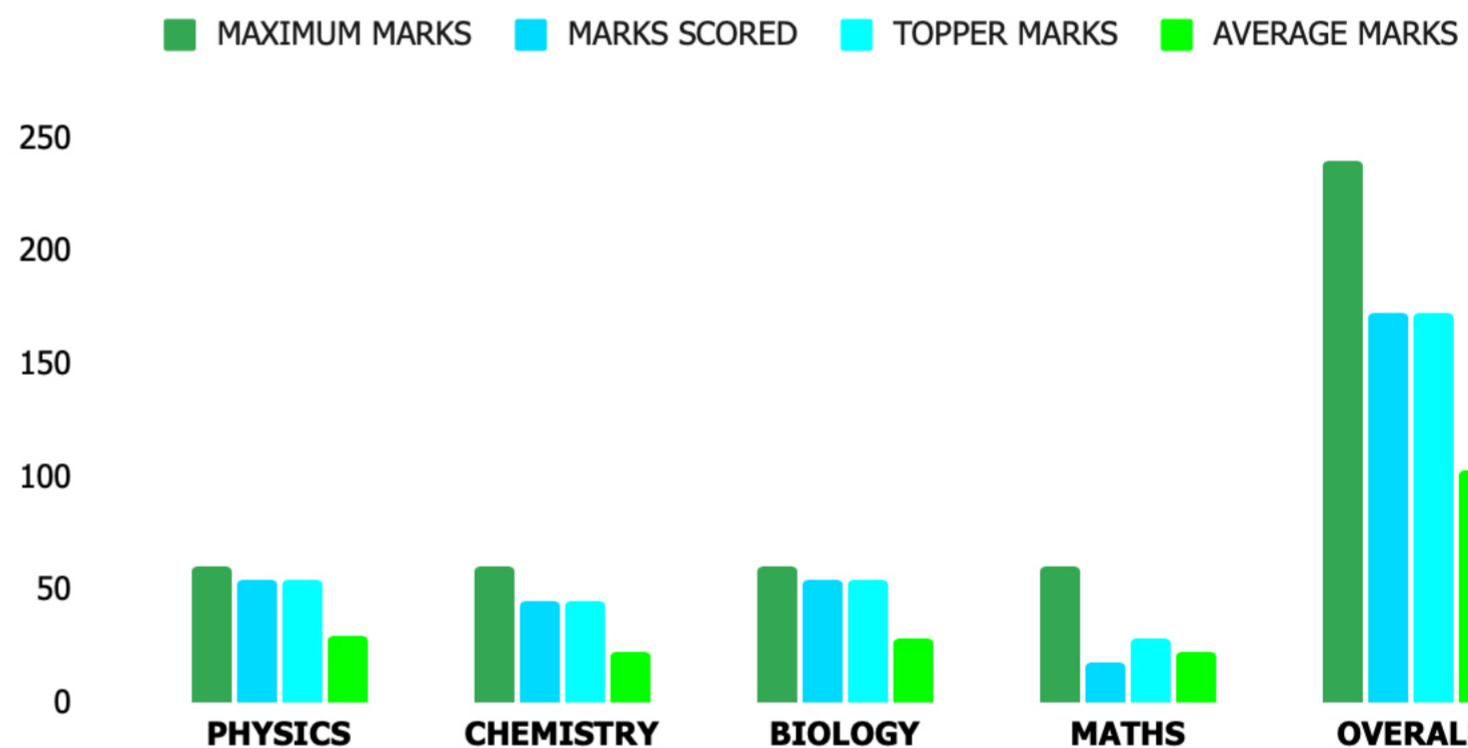

IISER PATTERN TEST - 1

TEST ID : IPT1
 PATTERN : OBJECTIVE
 TYPE : IISER

TEST DATE : 22/09/2025
 DURATION : 3 HOURS
 MODE : OFFLINE

ALL INDIA RANK	1	MARKS SCORED	173	TOPPER MARKS	173	PERCENTAGE	72.08 %	ATTENDANCE	PRESENT
CENTER RANK	1	MAXIMUM MARKS	240	AVERAGE MARKS	103.22	PERCENTILE	100	STUDENTS APPEARED	29

● CORRECT QUESTIONS ● INCORRECT QUESTIONS ● QUESTIONS NOT ATTEMPTED

	MAXIMUM MARKS	CORRECT	INCORRECT	NOT ATTEMPTED	MARKS SCORED	TOPPER MARKS	AVERAGE MARKS	PERCENTAGE	PERCENTILE	ALL INDIA RANK	CENTER RANK
PHYSICS	60	14	1	0	55	55	30	91.67 %	100	1	1
CHEMISTRY	60	12	3	0	45	45	22.89	75 %	100	1	1
BIOLOGY	60	14	1	0	55	55	28.11	91.67 %	100	1	1
MATHS	60	6	6	3	18	28	22.22	30 %	33.33	7	7
OVERALL	240	46	11	3	173	173	103.22	72.08 %	100	1	1