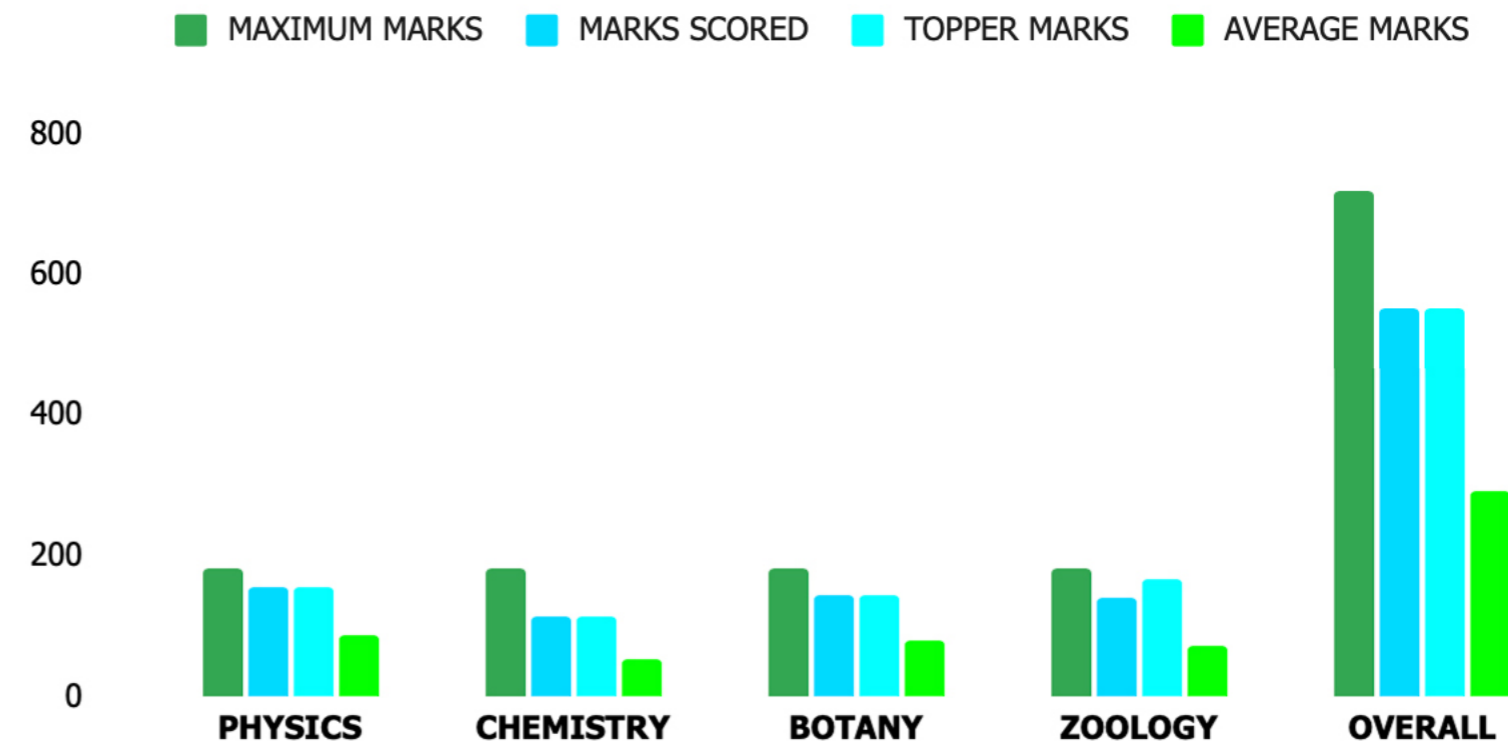

# NEET PATTERN TEST - 1

TEST ID : NPT1  
 PATTERN : OBJECTIVE  
 TYPE : JEE MAIN

TEST DATE : 26/07/2025  
 DURATION : 3 HOURS  
 MODE : OFFLINE

ALL INDIA RANK	1	MARKS SCORED	554	TOPPER MARKS	554	PERCENTAGE	76.94 %	ATTENDANCE	PRESENT
CENTER RANK	1	MAXIMUM MARKS	720	AVERAGE MARKS	289.56	PERCENTILE	100	STUDENTS APPEARED	9

	MAXIMUM MARKS	CORRECT	INCORRECT	NOT ATTEMPTED	MARKS SCORED	TOPPER MARKS	AVERAGE MARKS	PERCENTAGE	PERCENTILE	ALL INDIA RANK	CENTER RANK
PHYSICS	180	40	4	1	156	156	86.11	86.67 %	100	1	1
CHEMISTRY	180	31	12	2	112	112	51.56	62.22 %	100	1	1
BOTANY	180	37	3	5	145	145	79.89	80.56 %	100	1	1
ZOOLOGY	180	36	3	6	141	167	72	78.33 %	88.89	2	2
OVERALL	720	144	22	14	554	554	289.56	76.94 %	100	1	1